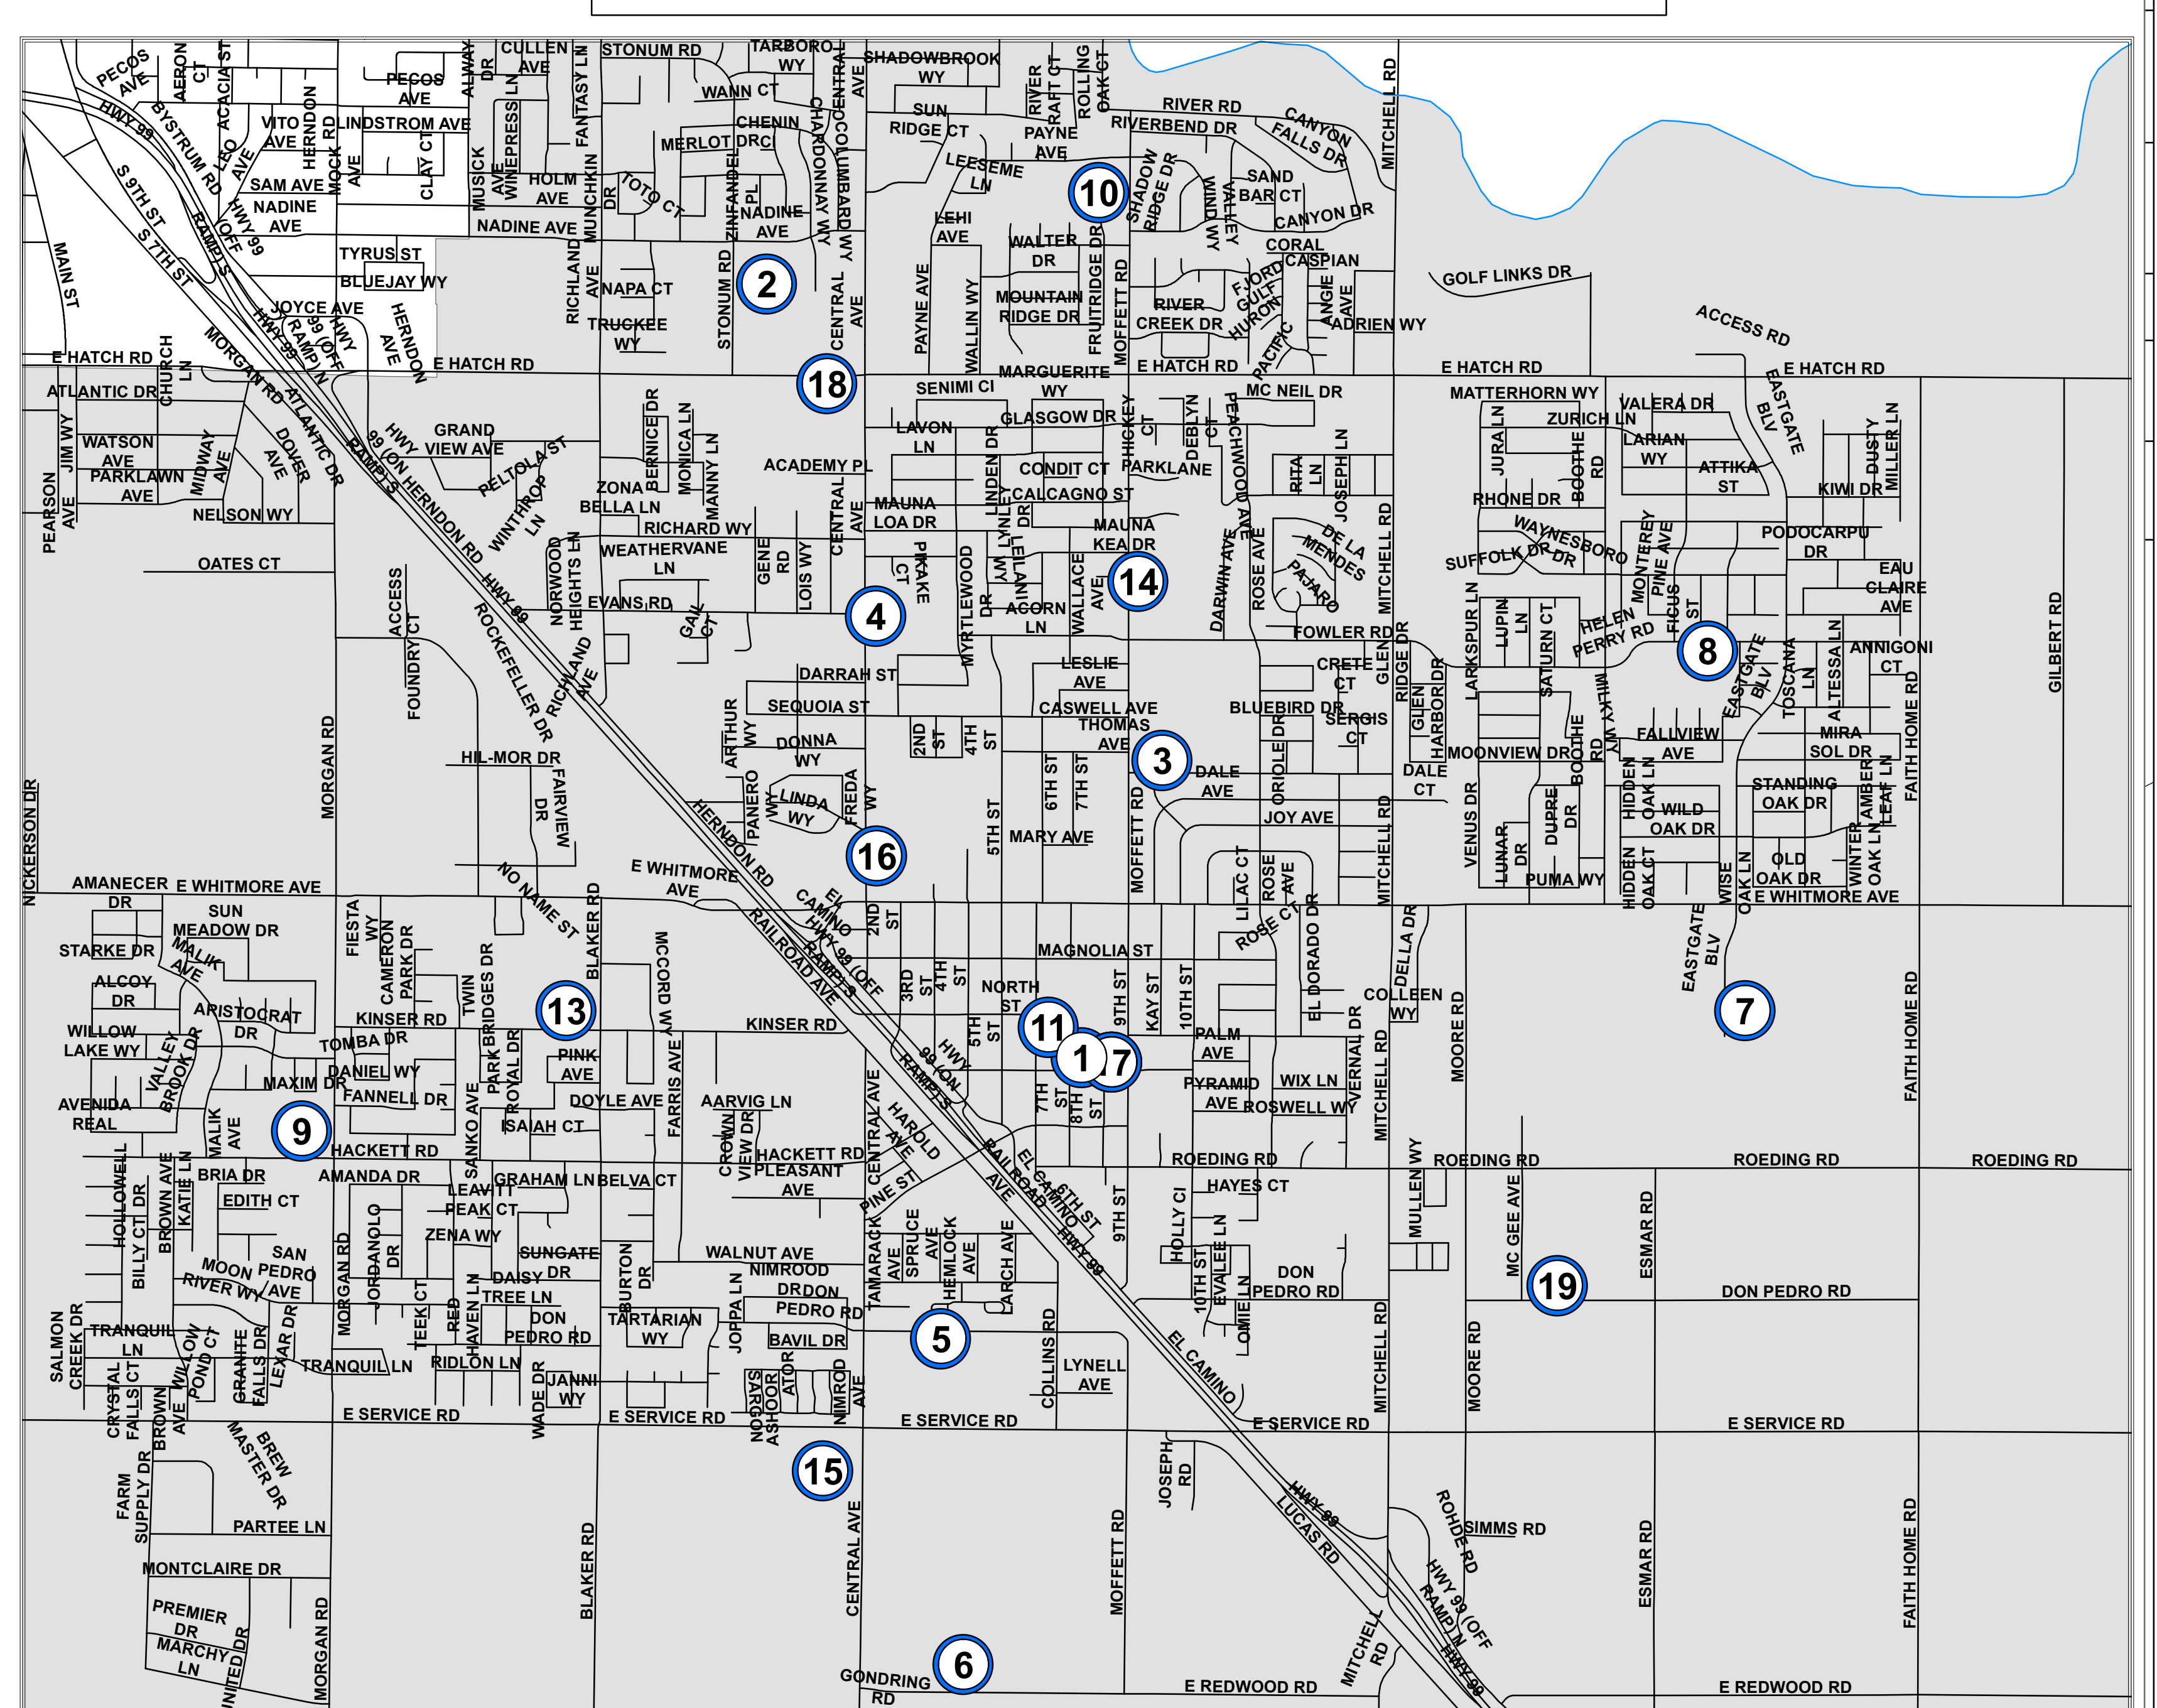

# CERES UNIFIED SCHOOL DISTRICT STANISLAUS COUNTY - FALL 2009

MAP LABEL	NAME	STREET	CITY STATE	PHONE
1	CERES UNIFIED SCHOOL DISTRICT OFFICE	2503 LAWRENCE ST	CERES, CA 95307	556-1500
2	ADKISON ELEMENTARY SCHOOL	1824 NADINE AVENUE	MODESTO, CA 95351	556-1600
3	CARROLL FOWLER SCHOOL	2611 GARRISON	CERES, CA 95307	556-1640
4	CASWELL SCHOOL	1800 N. CENTRAL AVE	CERES, CA 95307	556-1620
5	DON PEDRO SCHOOL	2300 DON PEDRO RD	CERES, CA 95307	556-1630
6	HIDAHIL ELEMENTARY	2351 E REDWOOD RD	CERES, CA 95307	556-1650
7	LA ROSA SCHOOL	2800 EASTGATE BLV	CERES, CA 95307	556-1660
8	SAM VAUGHN SCHOOL	3618 HELEN PERRY RD	CERES, CA 95307	556-1690
9	SINCLER ELEMENTARY	1211 HACKETT RD	CERES, CA 95307	556-1680
10	VIRGINIA PARKS SCHOOL	1021 MOFFETT RD	MODESTO, CA 95351	556-1670
11	WALTER WHITE SCHOOL	2909 6TH ST	CERES, CA 95307	556-1710
12	WESTPORT SCHOOL	5218 S CARPENTER RD	MODESTO, CA 95358	556-1700
13	BLAKER-KINSER JUNIOR HIGH SCHOOL	1601 KINSER RD	CERES, CA 95307	556-1810
14	MAE HENSLEY JUNIOR HIGH SCHOOL	1806 MOFFETT RD	CERES, CA 95307	556-1820
15	CENTRAL VALLEY HIGH	4033 S. CENTRAL AVE.	CERES, CA 95307	556-1900
16	CERES HIGH SCHOOL	2320 CENTRAL AVE	CERES, CA 95307	556-1920
17	ARGUS HIGH SCHOOL	2555 LAWRENCE ST	CERES, CA 95307	556-1800
17	CERES ADULT EDUCATION	2491 LAWRENCE ST	CERES, CA 95307	556-1557
17	ENDEAVOR ALTERNATIVE SCHOOL	2555 LAWRENCE ST	CERES, CA 95307	556-1805
18	SUMMITT CHARTER ACADEMY	2036 HATCH RD	CERES, CA 95307	538-8082
19	WHITMORE CHARTER SCHOOL	3435 DON PEDRO RD	CERES, CA 95307	556-1610

## CERES INSERT

**Legend:**

- Ceres\_USD\_School\_Locations
- Ceres\_USD
- River
- Roads

0 1 2 3 4 Miles