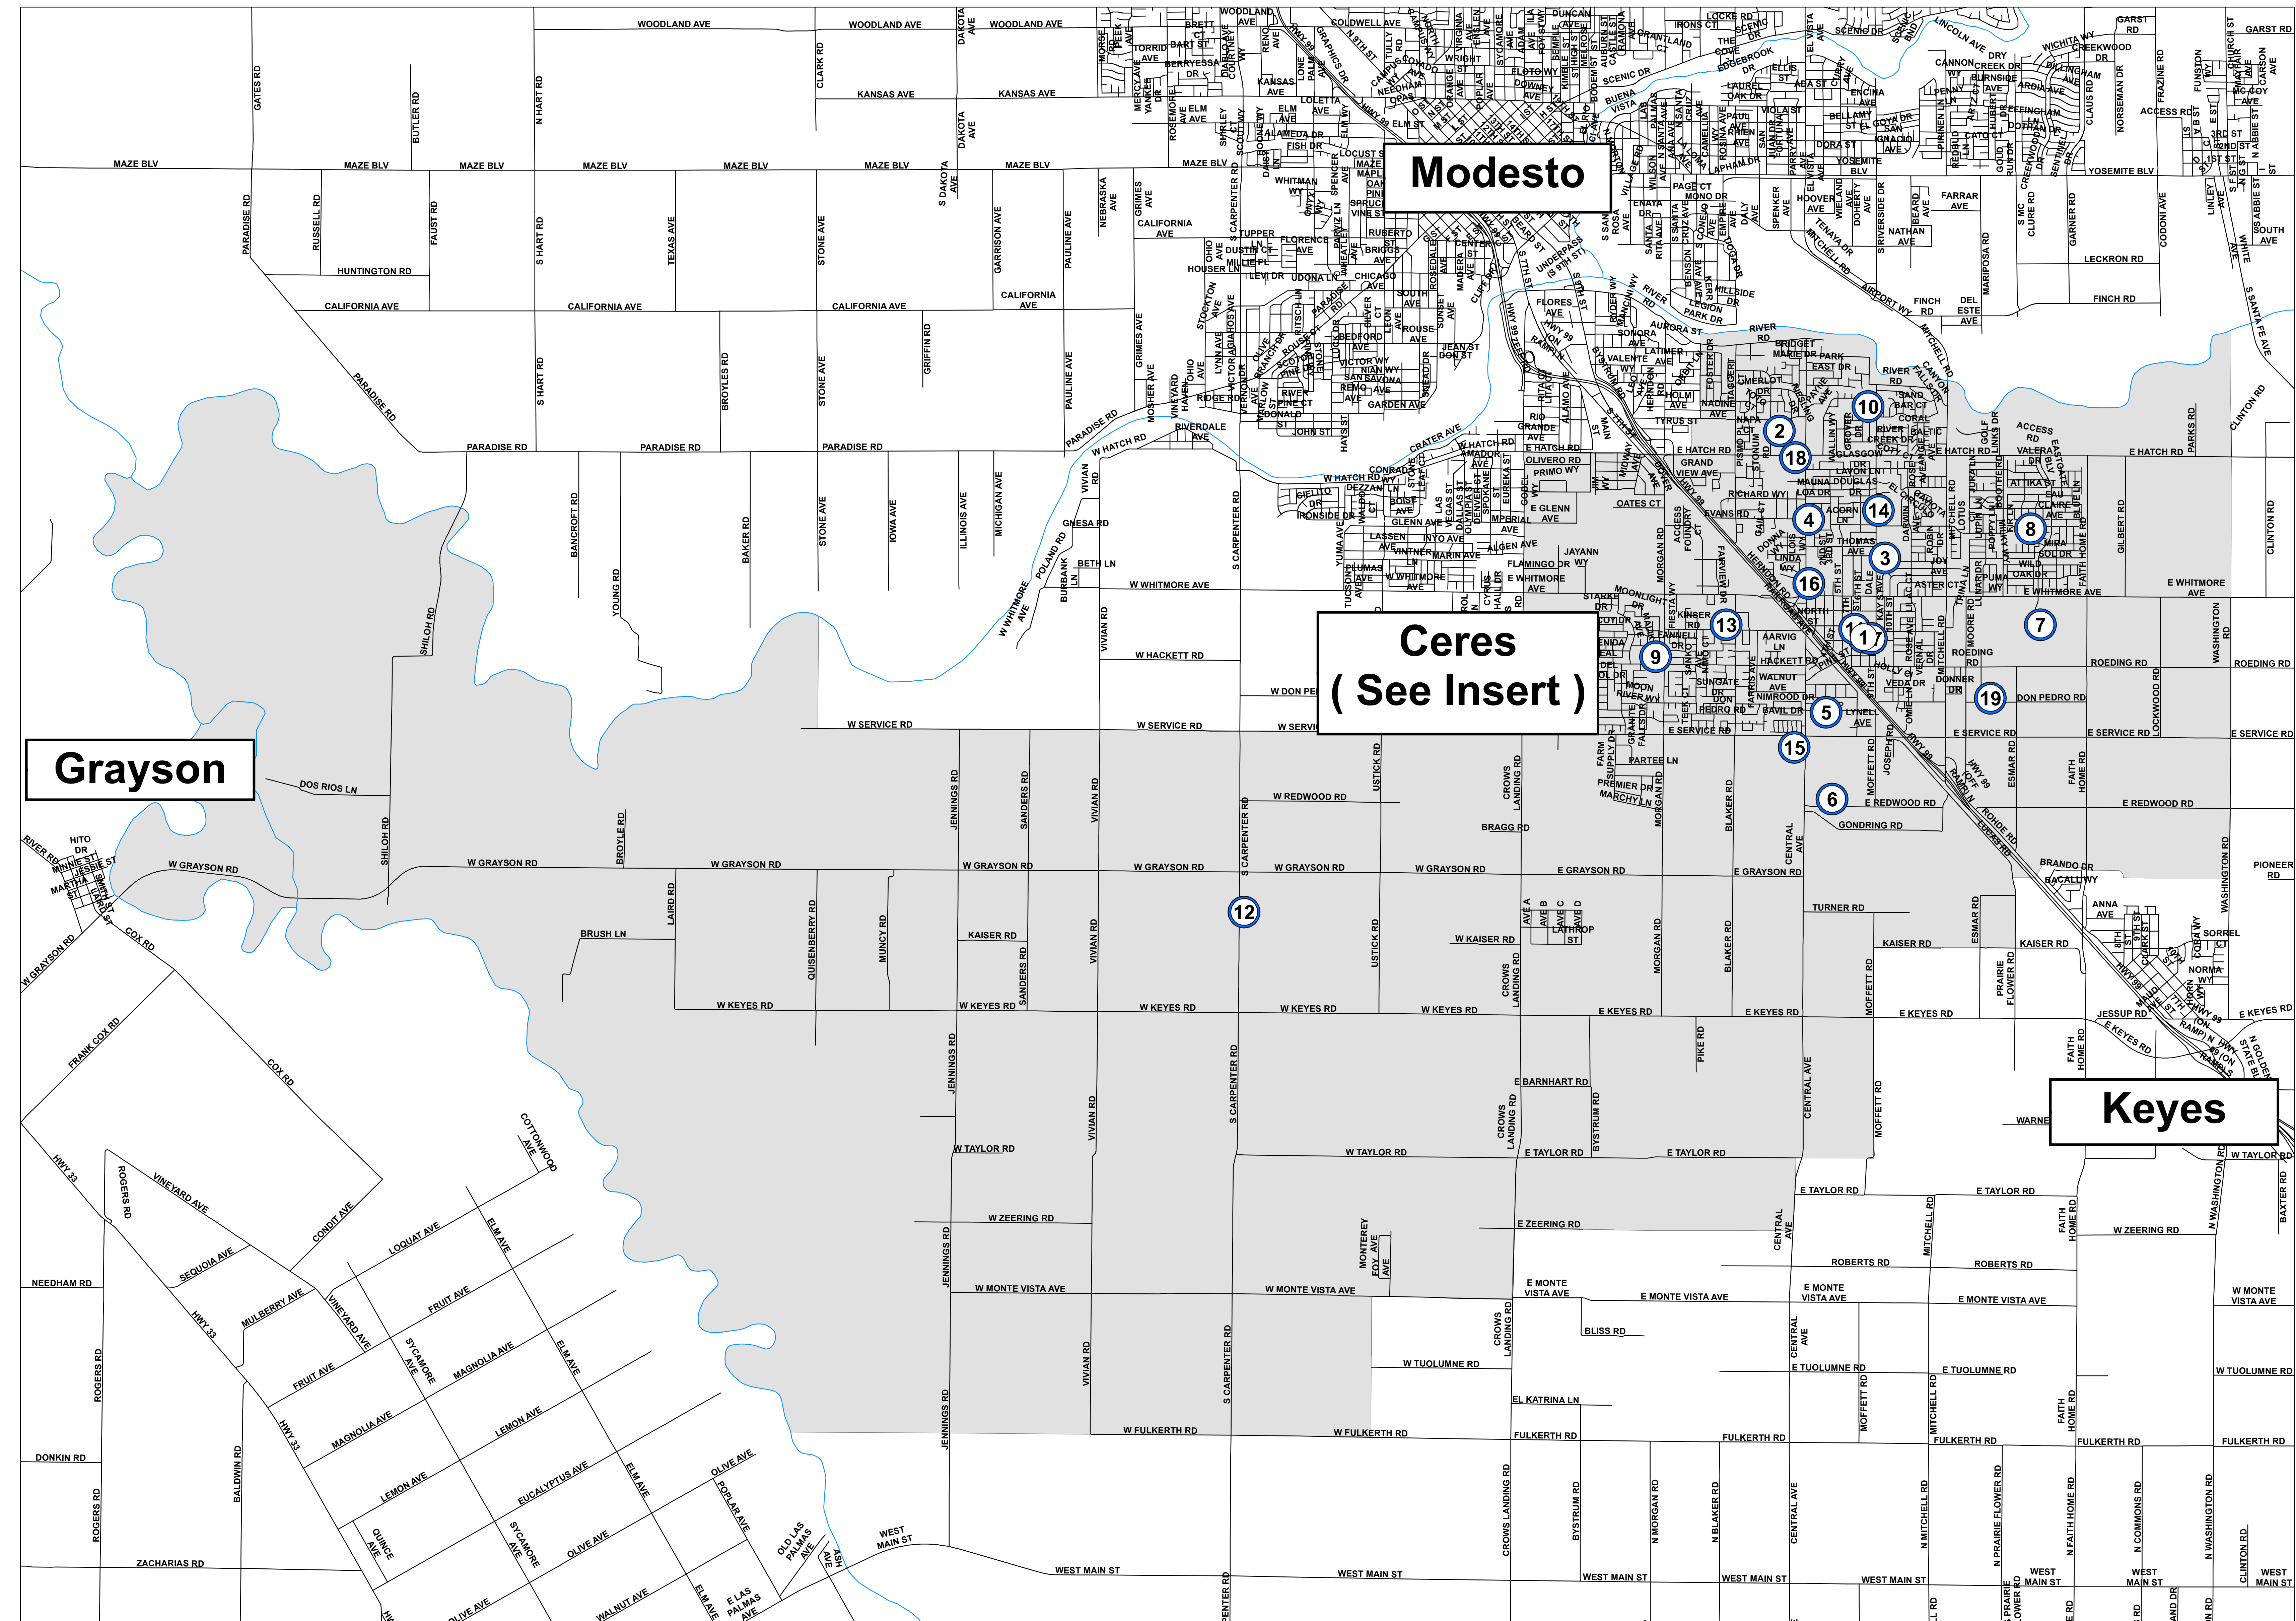

# CERES UNIFIED SCHOOL DISTRICT STANISLAUS COUNTY - FALL 2009

MAP LABEL	NAME	STREET	CITY STATE	PHONE
1	CERES UNIFIED SCHOOL DISTRICT OFFICE	2503 LAWRENCE ST	CERES, CA 95307	556-1500
2	ADKISON ELEMENTARY SCHOOL	1824 NADINE AVENUE	MODESTO, CA 95351	556-1600
3	CARROLL FOWLER SCHOOL	2611 GARRISON	CERES, CA 95307	556-1640
4	CASWELL SCHOOL	1800 N. CENTRAL AVE	CERES, CA 95307	556-1620
5	DON PEDRO SCHOOL	2300 DON PEDRO RD	CERES, CA 95307	556-1630
6	HIDAHIL ELEMENTARY	2351 E REDWOOD RD	CERES, CA 95307	556-1650
7	LA ROSA SCHOOL	2800 EASTGATE BLV	CERES, CA 95307	556-1660
8	SAM VAUGHN SCHOOL	3618 HELEN PERRY RD	CERES, CA 95307	556-1690
9	SINCLER ELEMENTARY	1211 HACKETT RD	CERES, CA 95307	556-1680
10	VIRGINIA PARKS SCHOOL	1021 MOFFETT RD	MODESTO, CA 95351	556-1670
11	WALTER WHITE SCHOOL	2909 6TH ST	CERES, CA 95307	556-1710
12	WESTPORT SCHOOL	5218 S CARPENTER RD	MODESTO, CA 95358	556-1700
13	BLAKER-KINSER JUNIOR HIGH SCHOOL	1601 KINSER RD	CERES, CA 95307	556-1810
14	MAE HENSLEY JUNIOR HIGH SCHOOL	1806 MOFFETT RD	CERES, CA 95307	556-1820
15	CENTRAL VALLEY HIGH	4033 S. CENTRAL AVE.	CERES, CA 95307	556-1900
16	CERES HIGH SCHOOL	2320 CENTRAL AVE	CERES, CA 95307	556-1920
17	ARGUS HIGH SCHOOL	2555 LAWRENCE ST	CERES, CA 95307	556-1800
17	CERES ADULT EDUCATION	2491 LAWRENCE ST	CERES, CA 95307	556-1557
17	ENDEAVOR ALTERNATIVE SCHOOL	2555 LAWRENCE ST	CERES, CA 95307	556-1805
18	SUMMITT CHARTER ACADEMY	2036 HATCH RD	CERES, CA 95307	538-8082
19	WHITMORE CHARTER SCHOOL	3435 DON PEDRO RD	CERES, CA 95307	556-1610

## CERES INSERT

**Legend:**

- Ceres\_USD\_School\_Locations
- Ceres\_USD
- River
- Roads

0 1 2 3 4 Miles