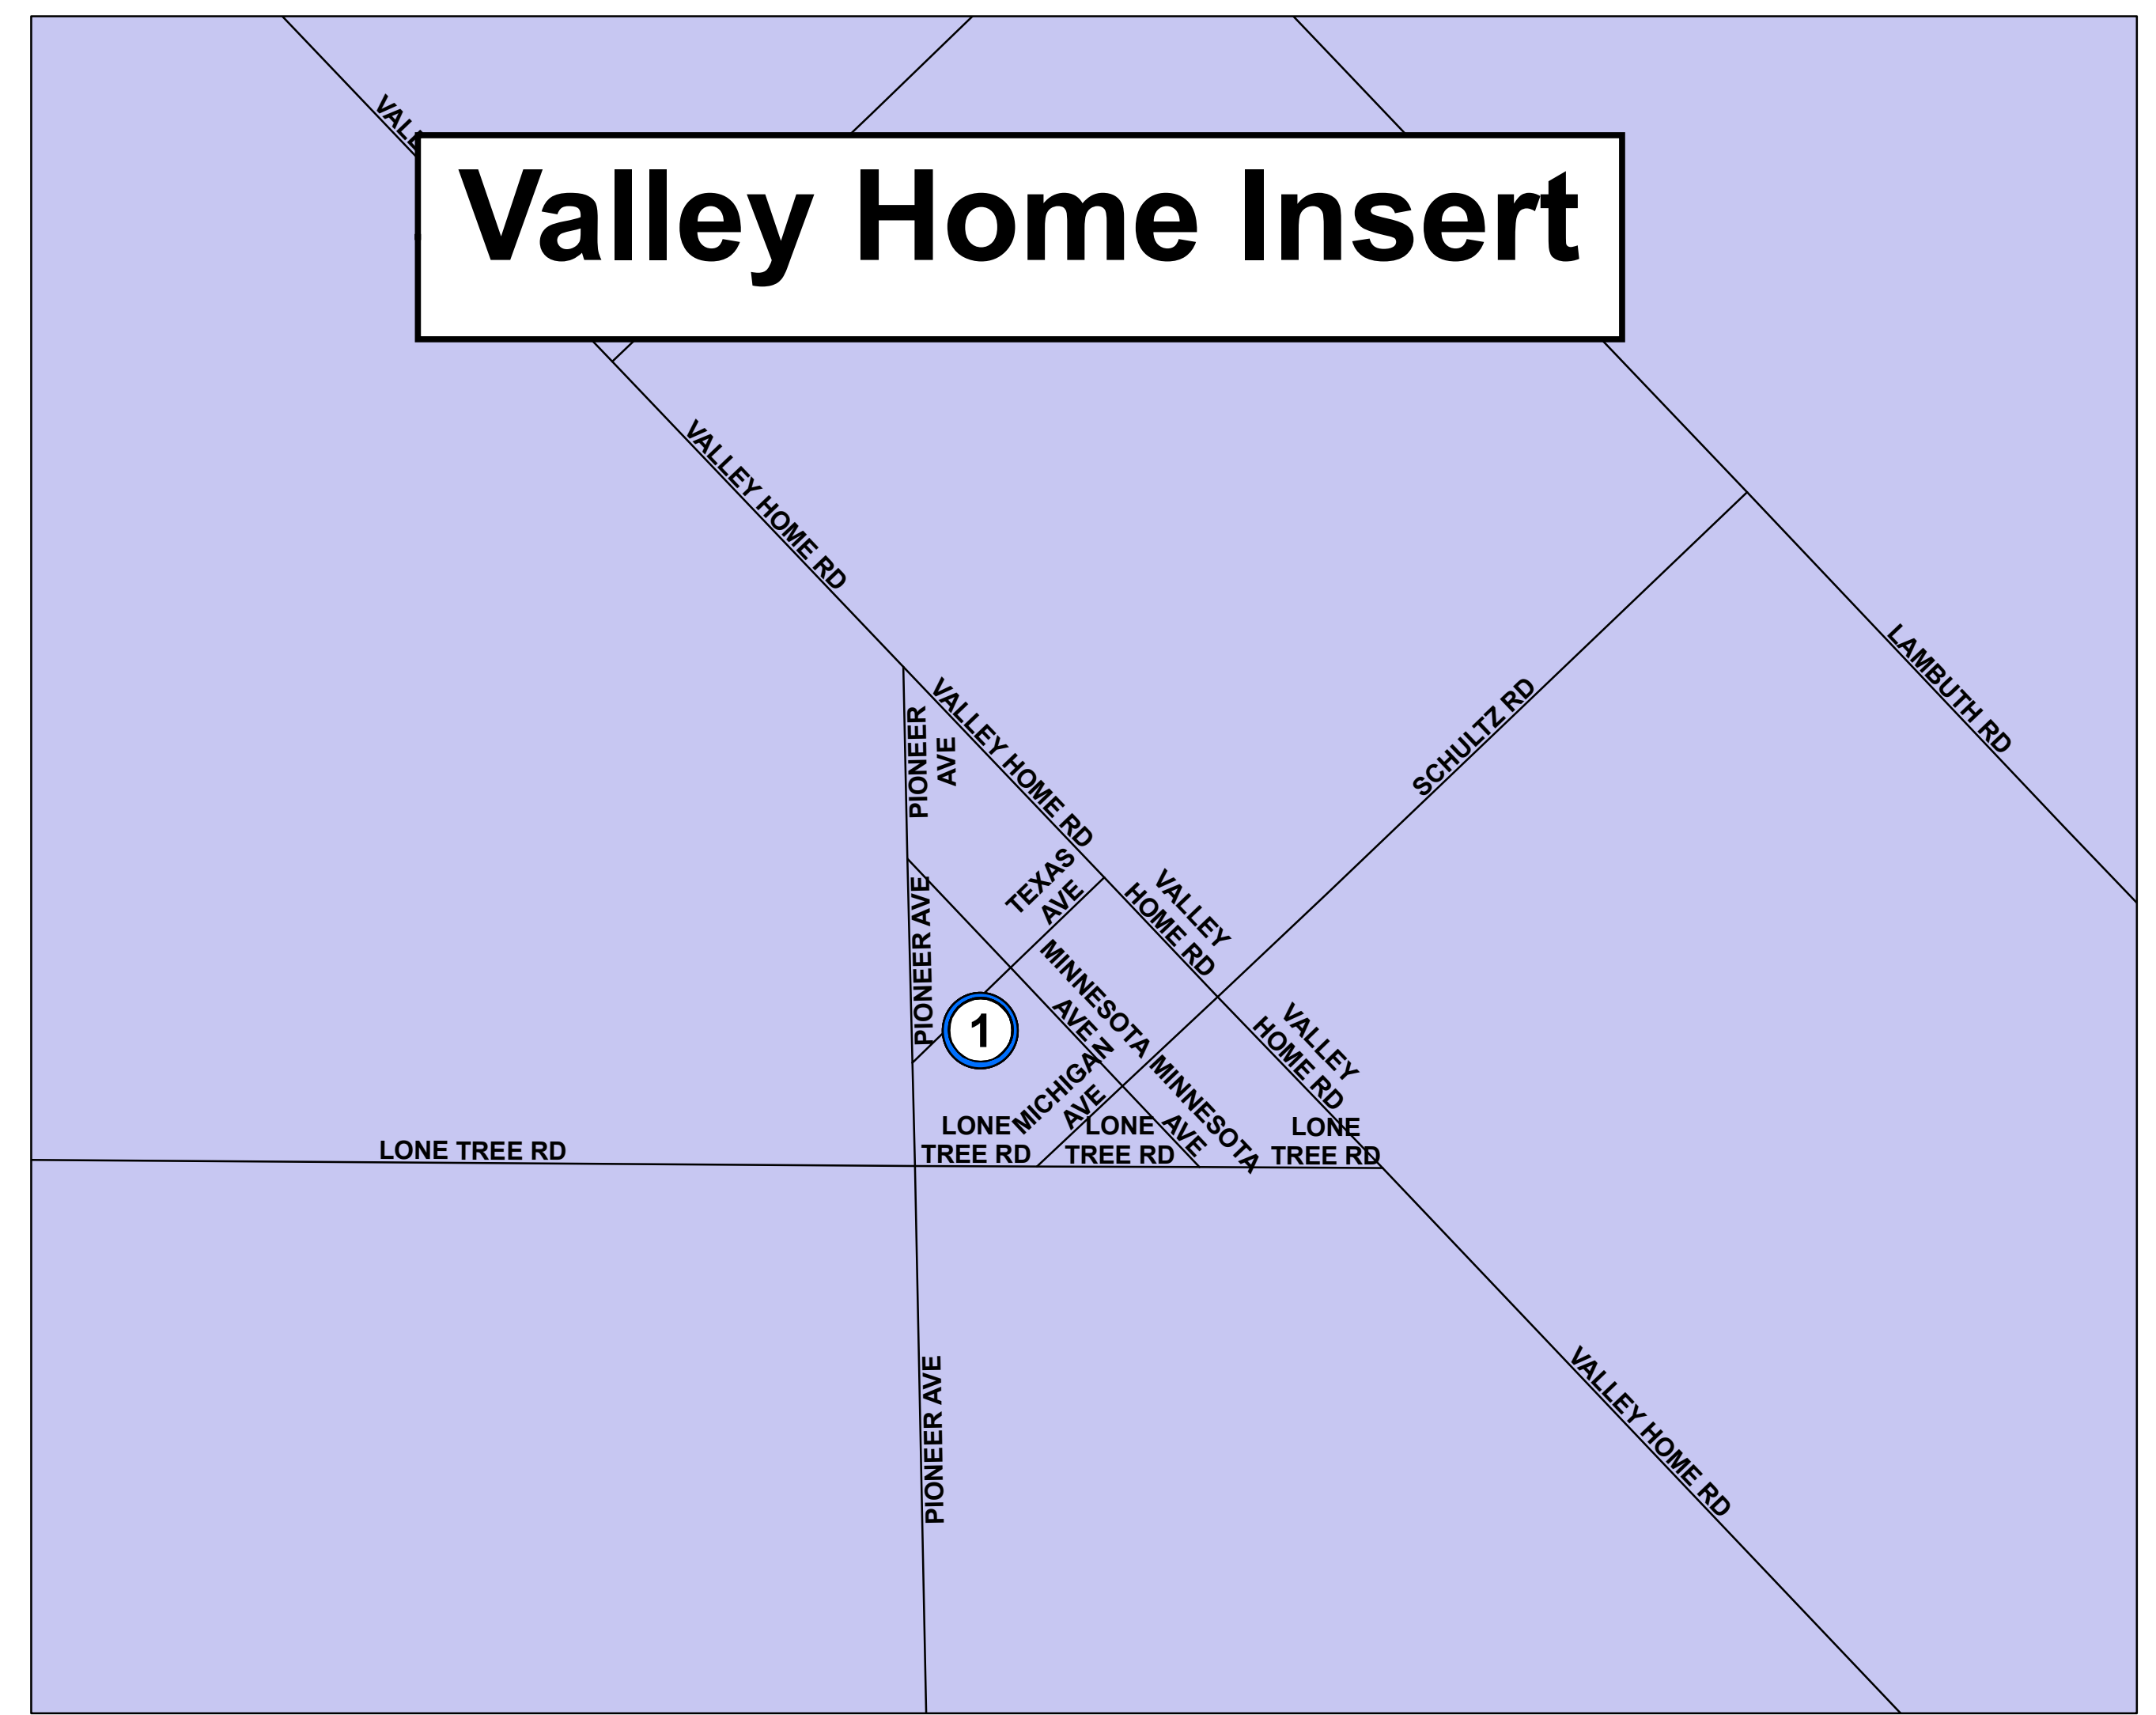

VALLEY HOME JOINT SCHOOL DISTRICT STANISLAUS COUNTY - FALL 2009

MAP_LABEL	NAME	STREET	CITY_STATE	PHONE
1	VALLEY HOME JSD OFFICE	13231 PIONEER AVE	VALLEY HOME, CA 95361	847-0117
1	VALLEY HOME SCHOOL	13231 PIONEER AVE	VALLEY HOME, CA 95361	847-0117
1	HAROLD POPE SCHOOL	13231 PIONEER AVE	VALLEY HOME, CA 95361	847-0117
1	COMMUNITY DAY SCHOOL	13231 PIONEER AVE	VALLEY HOME, CA 95361	847-0117

SAN JOAQUIN COUNTY LINE

CALAVERAS COUNTY LINE

Legend:

- Valley_Home_JSD_School_Locations
- Lakes
- Valley_Home_JSD
- County Boundary
- River
- Roads

Valley Home
(See Insert)

Woodward
Reservoir

Knights Ferry

Oakdale

0 2.5 5 Miles