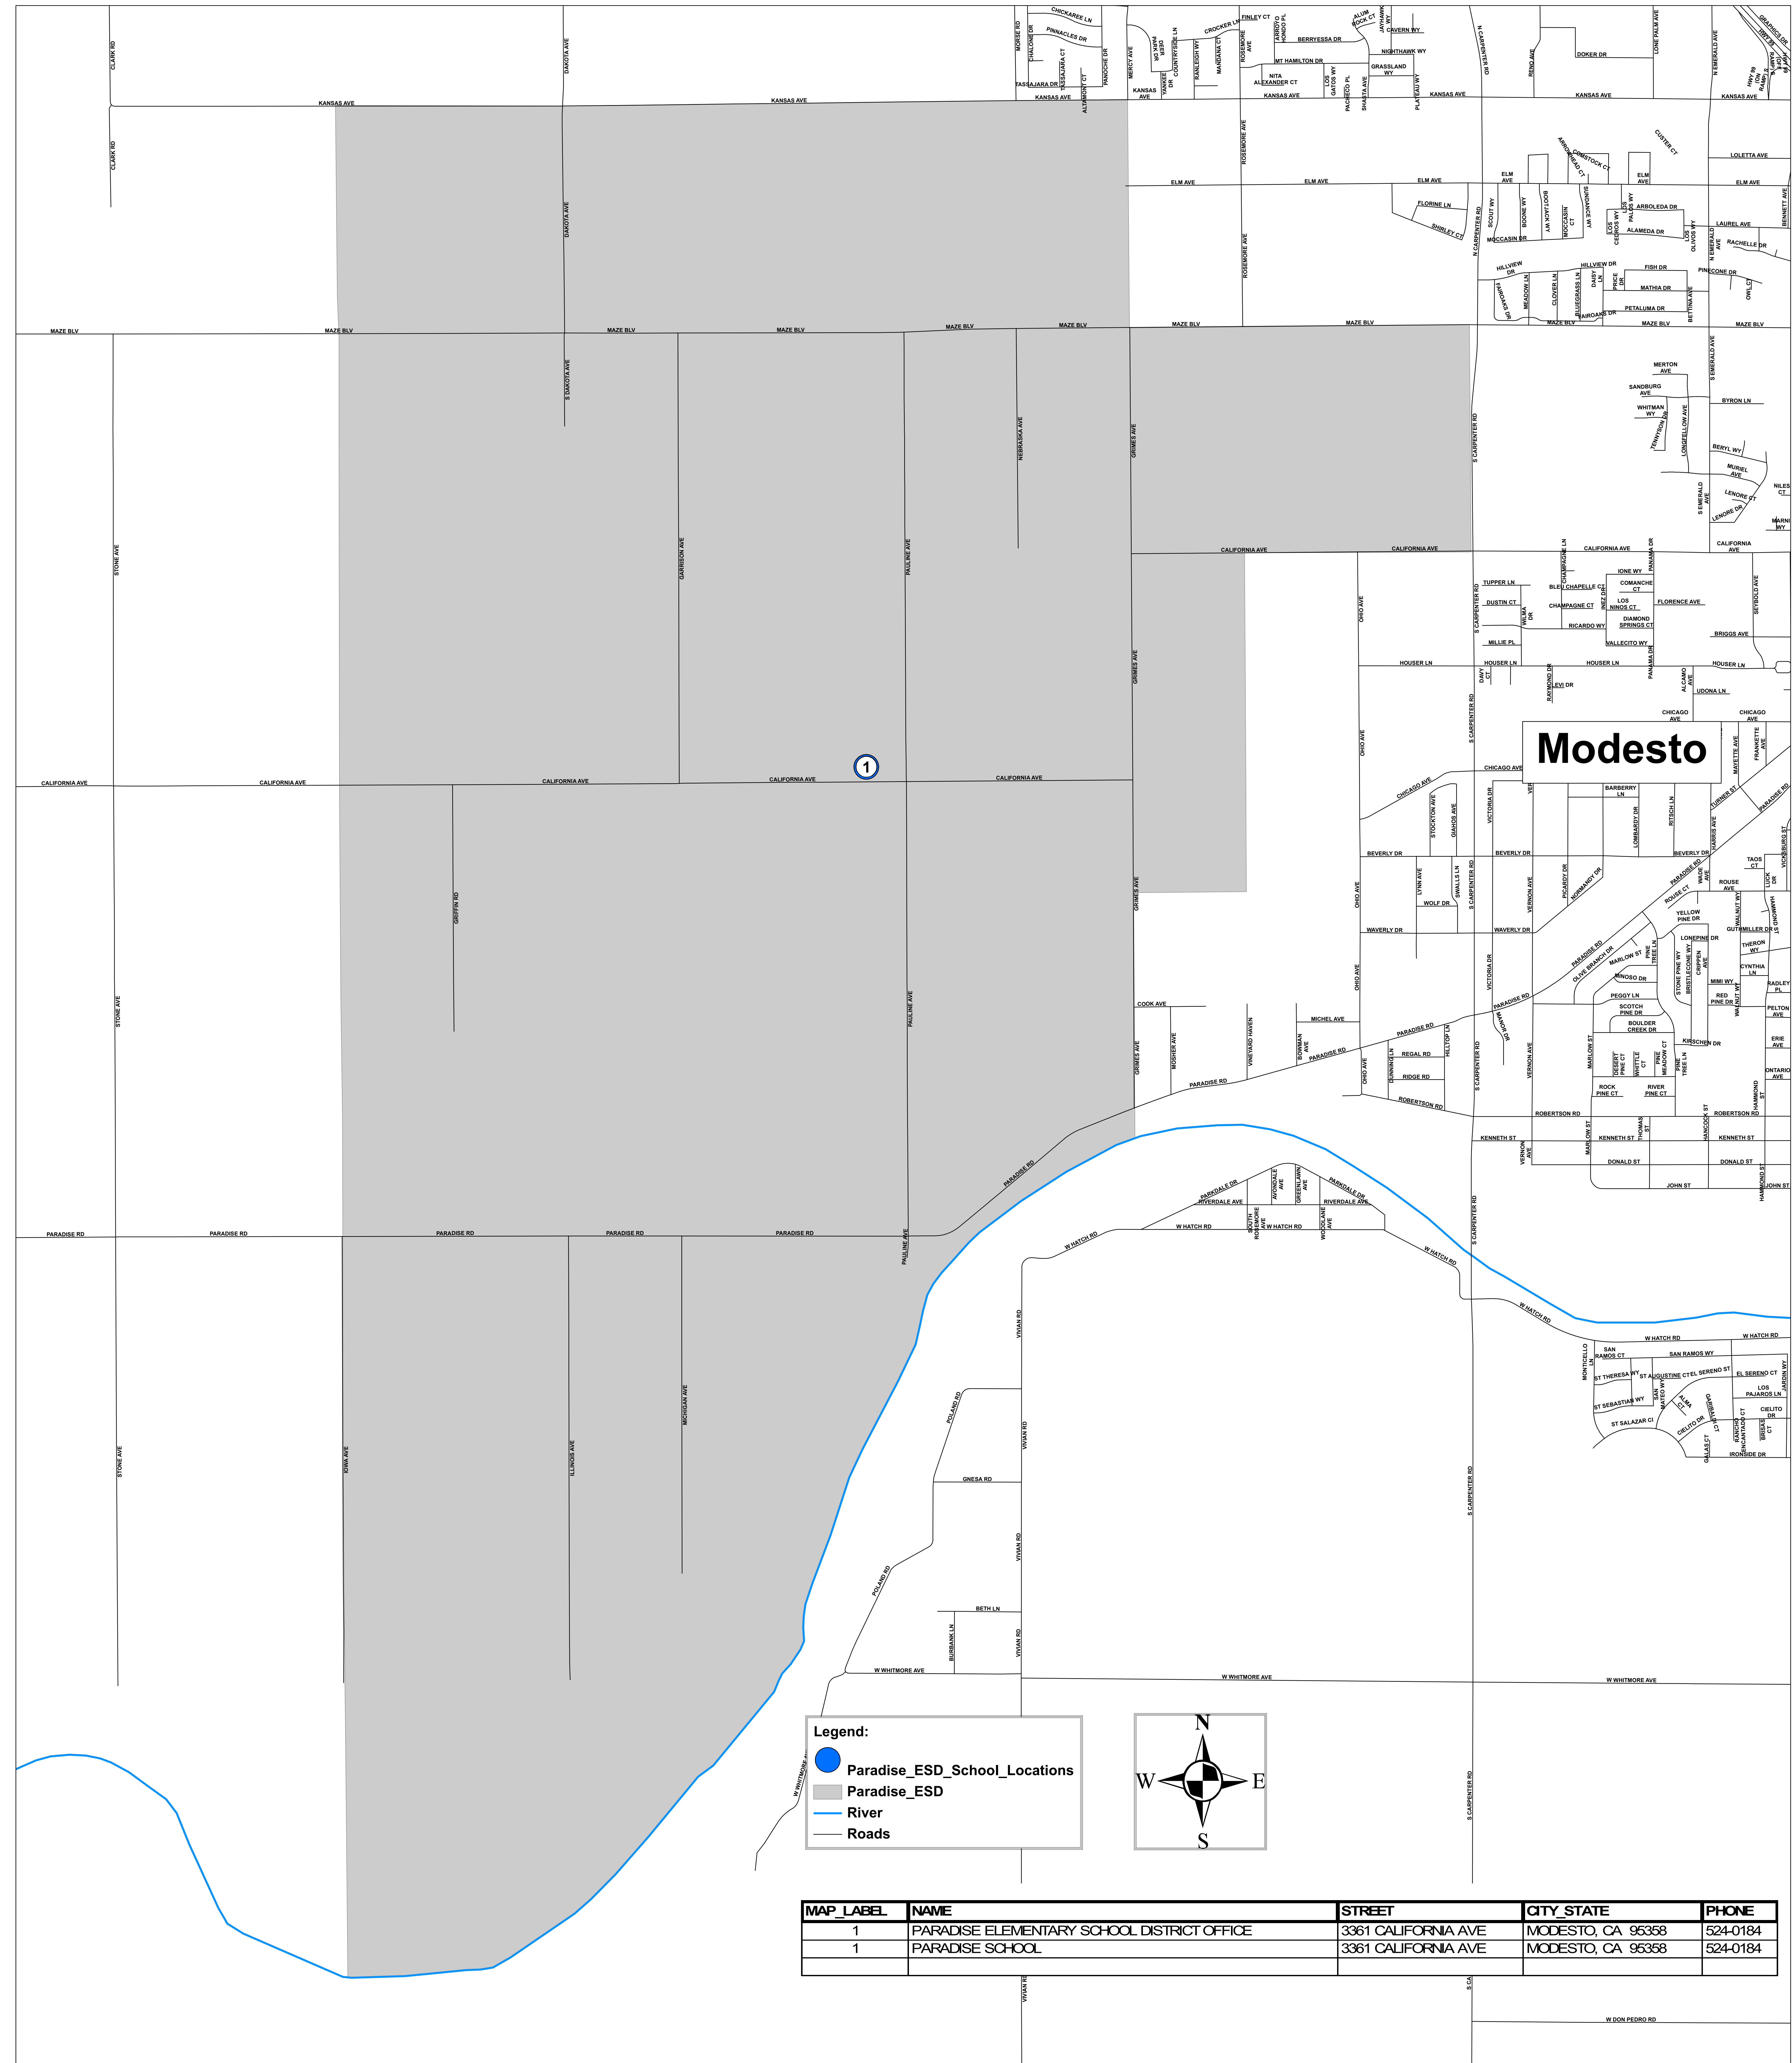

PARADISE SCHOOL DISTRICT STANISLAUS COUNTY - FALL 2009

Legend:

- Paradise_ESD_School_Locations
- Paradise_ESD
- River
- Roads

MAP_LABEL	NAME	STREET	CITY_STATE	PHONE
1	PARADISE ELEMENTARY SCHOOL DISTRICT OFFICE	3361 CALIFORNIA AVE	MODESTO, CA 95358	524-0184
1	PARADISE SCHOOL	3361 CALIFORNIA AVE	MODESTO, CA 95358	524-0184