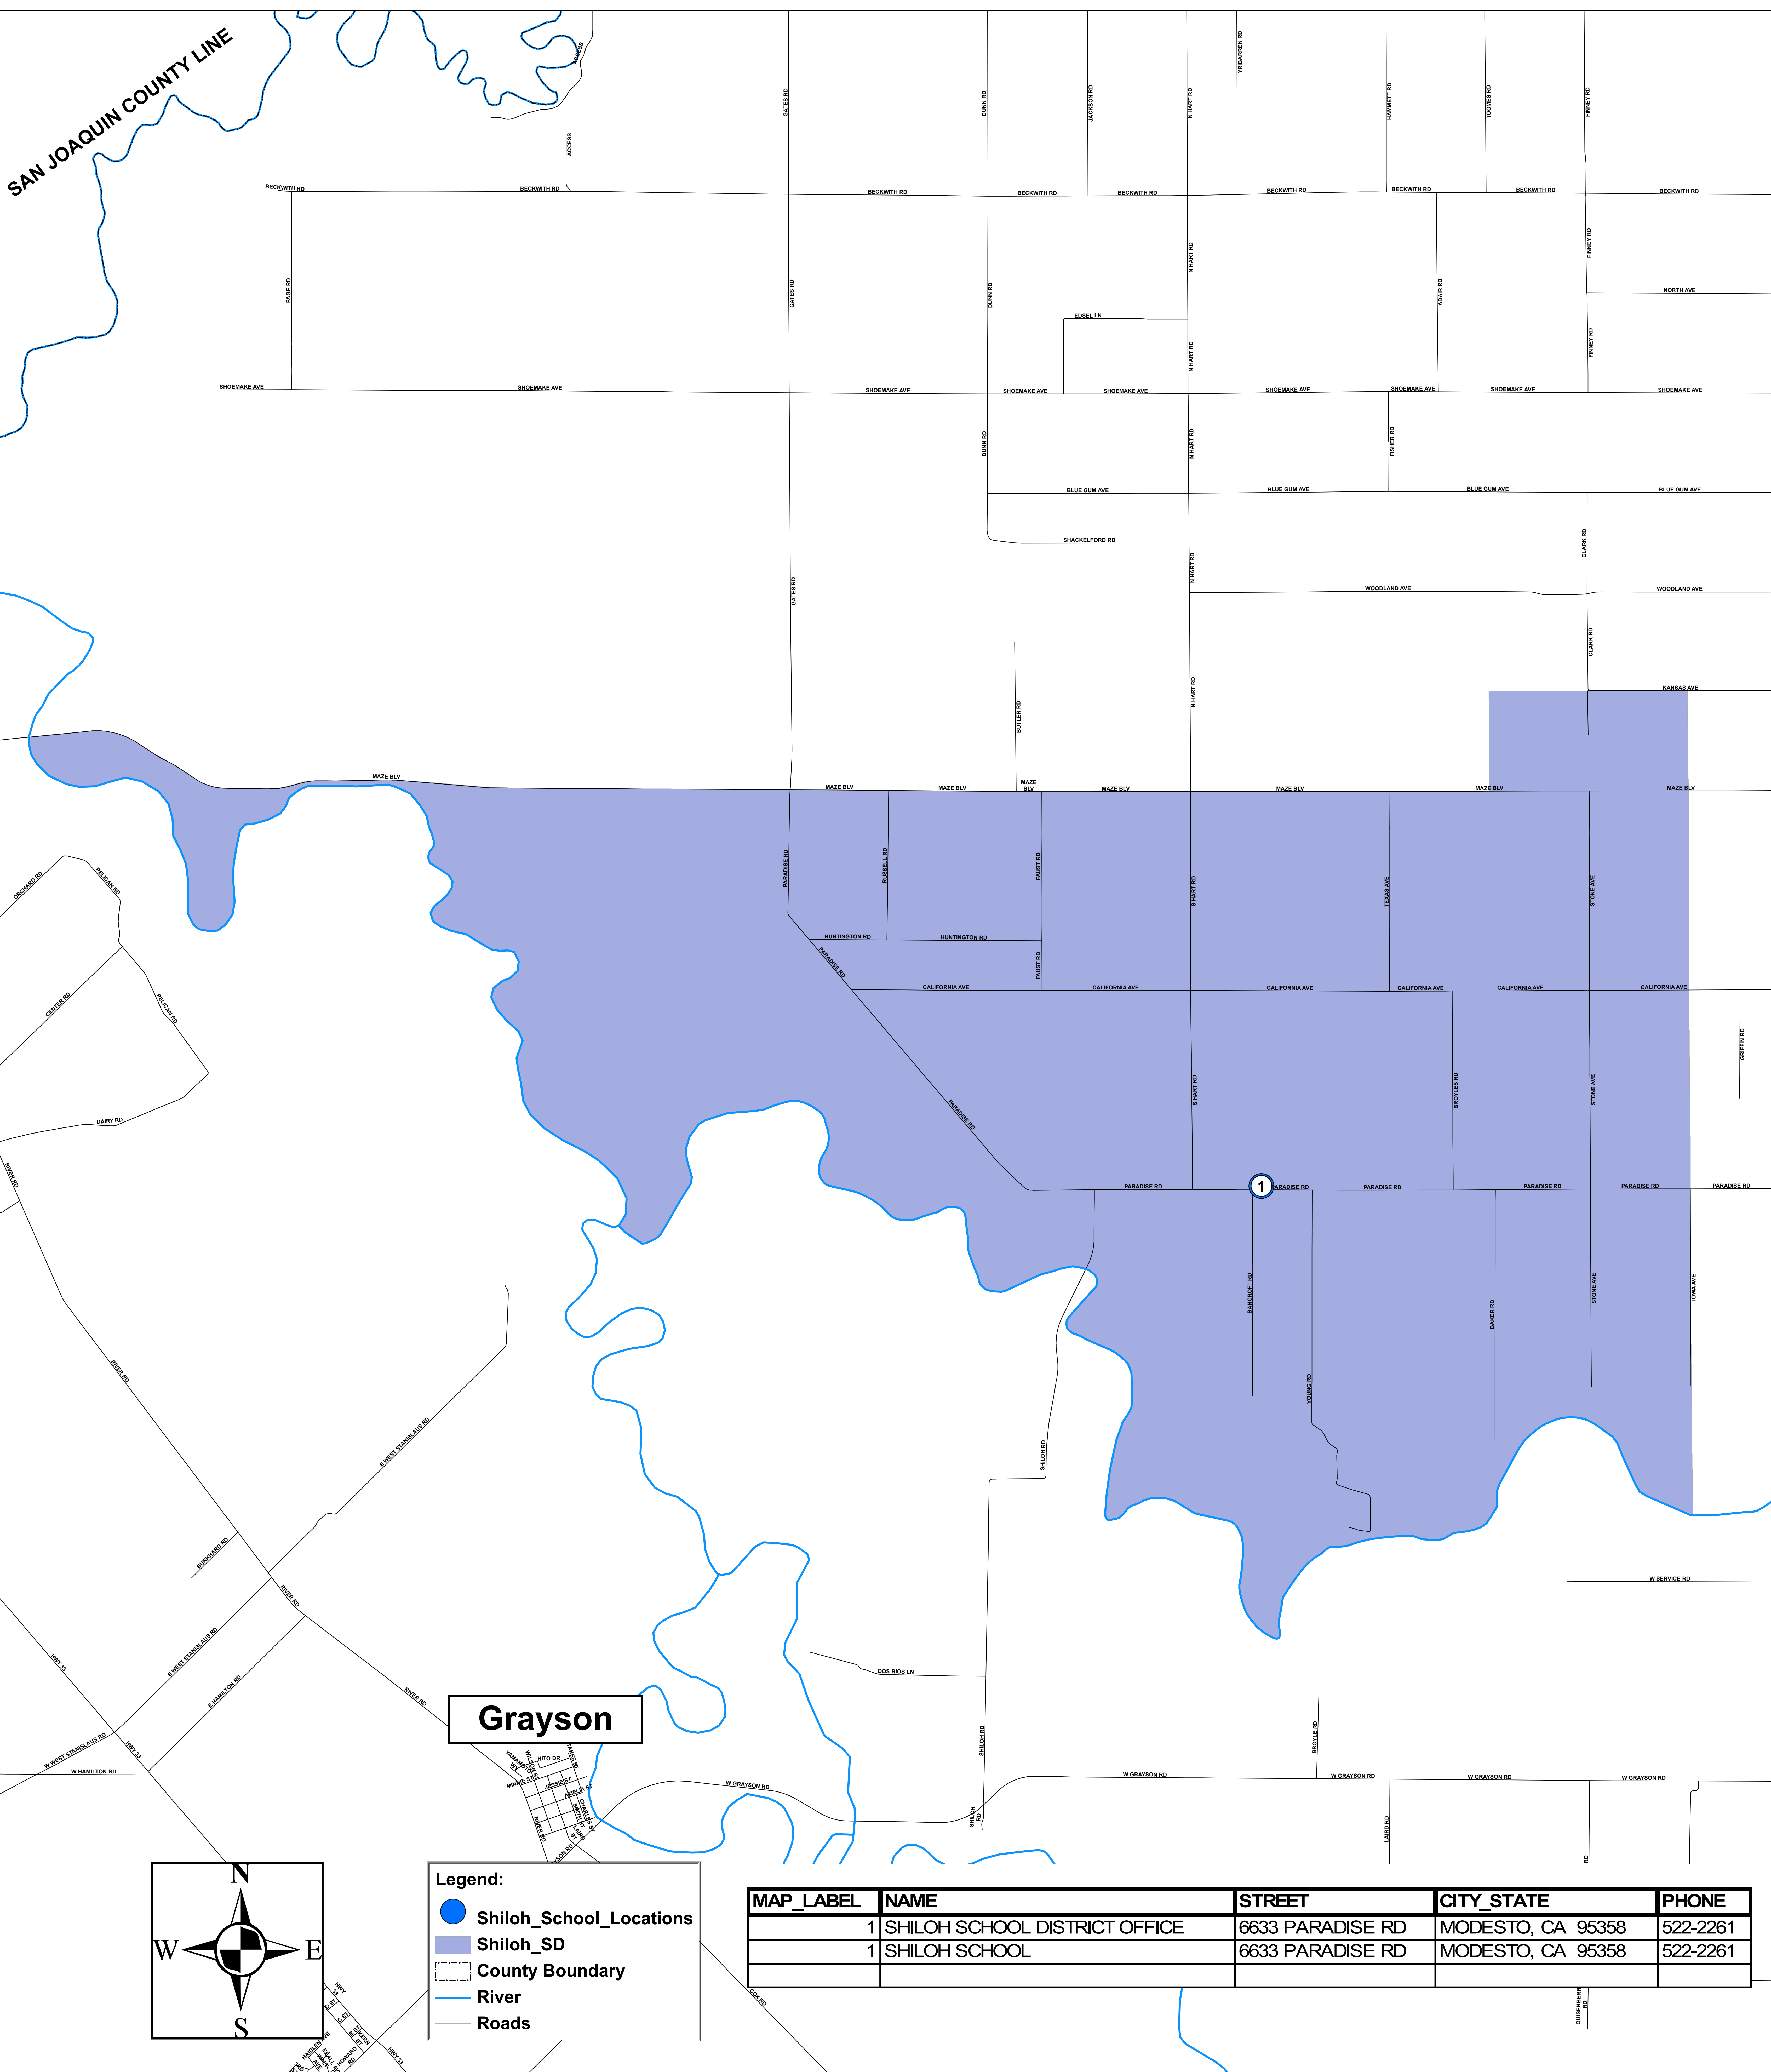

# SHILOH SCHOOL DISTRICT STANISLAUS COUNTY - FALL 2009

**Grayson**

**Legend:**

- Shiloh\_School\_Locations
- Shiloh\_SD
- County Boundary
- River
- Roads

MAP_LABEL	NAME	STREET	CITY_STATE	PHONE
1	SHILOH SCHOOL DISTRICT OFFICE	6633 PARADISE RD	MODESTO, CA 95358	522-2261
1	SHILOH SCHOOL	6633 PARADISE RD	MODESTO, CA 95358	522-2261