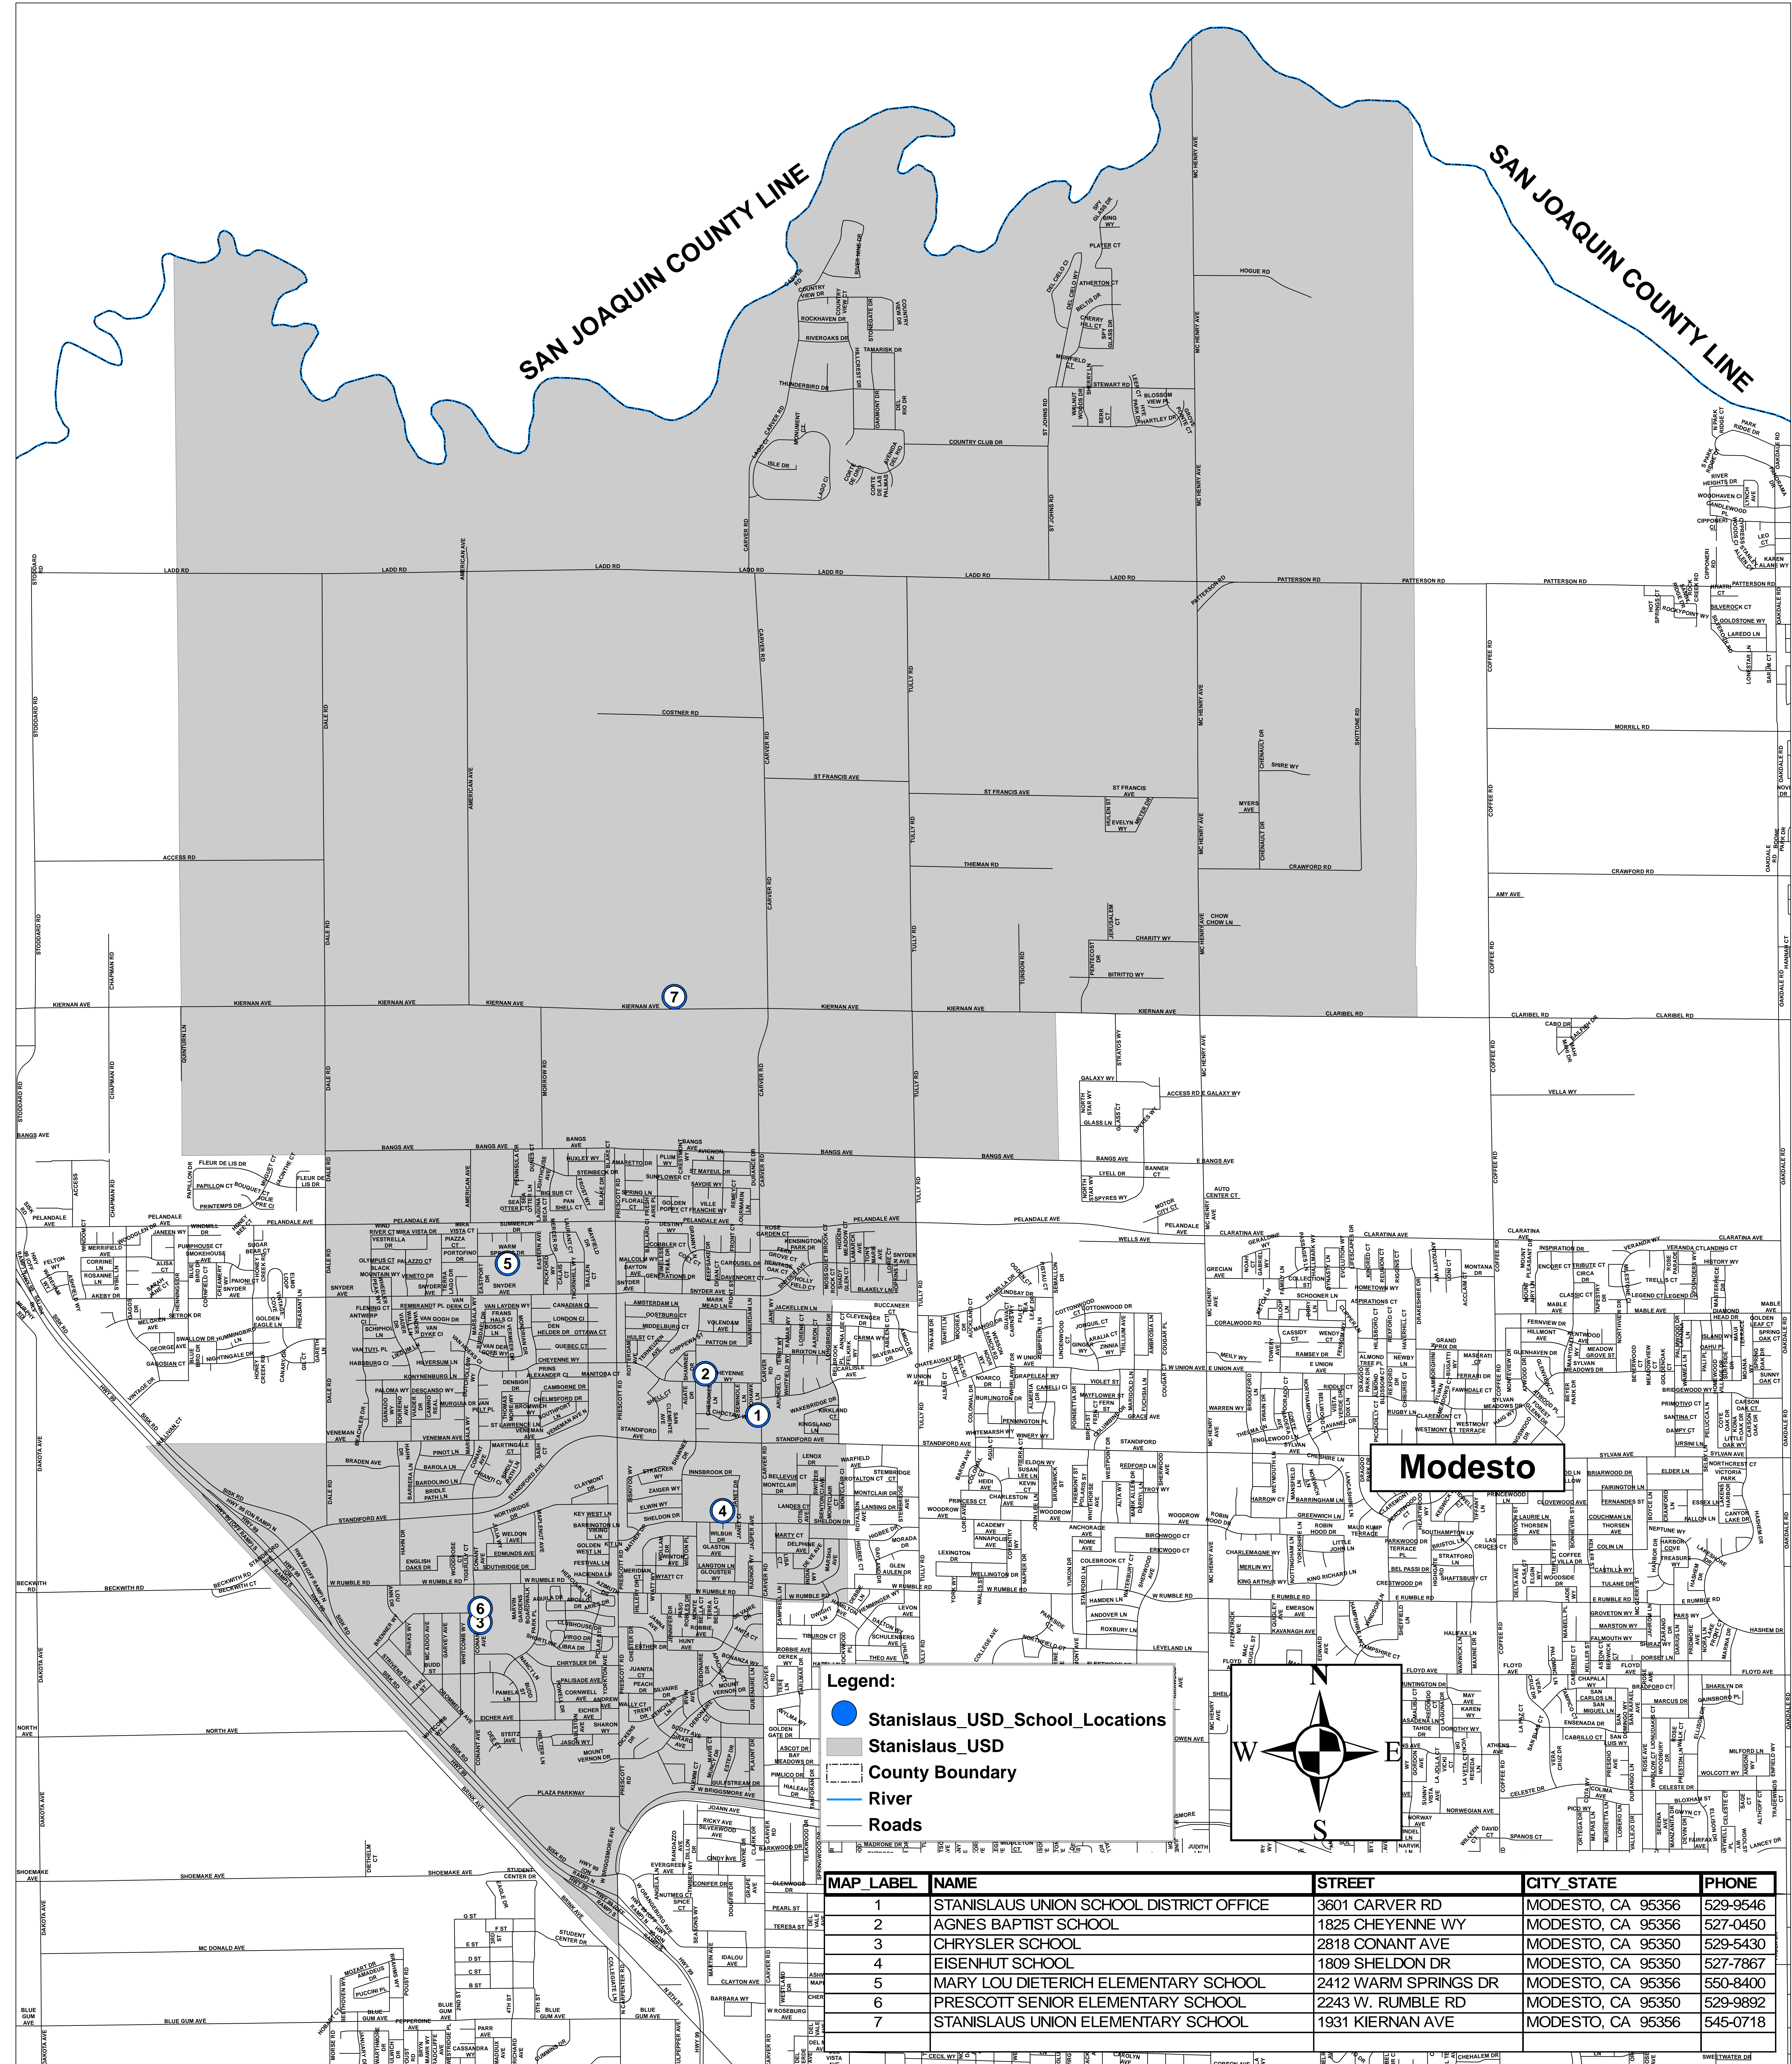

STANISLAUS UNION SCHOOL DISTRICT STANISLAUS COUNTY - FALL 2009

Legend:

- Stanislaus_USD_School_Locations
- Stanislaus_USD
- County Boundary
- River
- Roads

MAP LABEL	NAME	STREET	CITY STATE	PHONE
1	STANISLAUS UNION SCHOOL DISTRICT OFFICE	3601 CARVER RD	MODESTO, CA 95356	529-9546
2	AGNES BAPTIST SCHOOL	1825 CHEYENNE WY	MODESTO, CA 95356	527-0450
3	CHRYSLER SCHOOL	2818 CONANT AVE	MODESTO, CA 95350	529-5430
4	EISENHUT SCHOOL	1809 SHELDON DR	MODESTO, CA 95350	527-7867
5	MARY LOU DIETERICH ELEMENTARY SCHOOL	2412 WARM SPRINGS DR	MODESTO, CA 95356	550-8400
6	PRESCOTT SENIOR ELEMENTARY SCHOOL	2243 W. RUMBLE RD	MODESTO, CA 95350	529-9892
7	STANISLAUS UNION ELEMENTARY SCHOOL	1931 KIERNAN AVE	MODESTO, CA 95356	545-0718

0 1 2 Miles