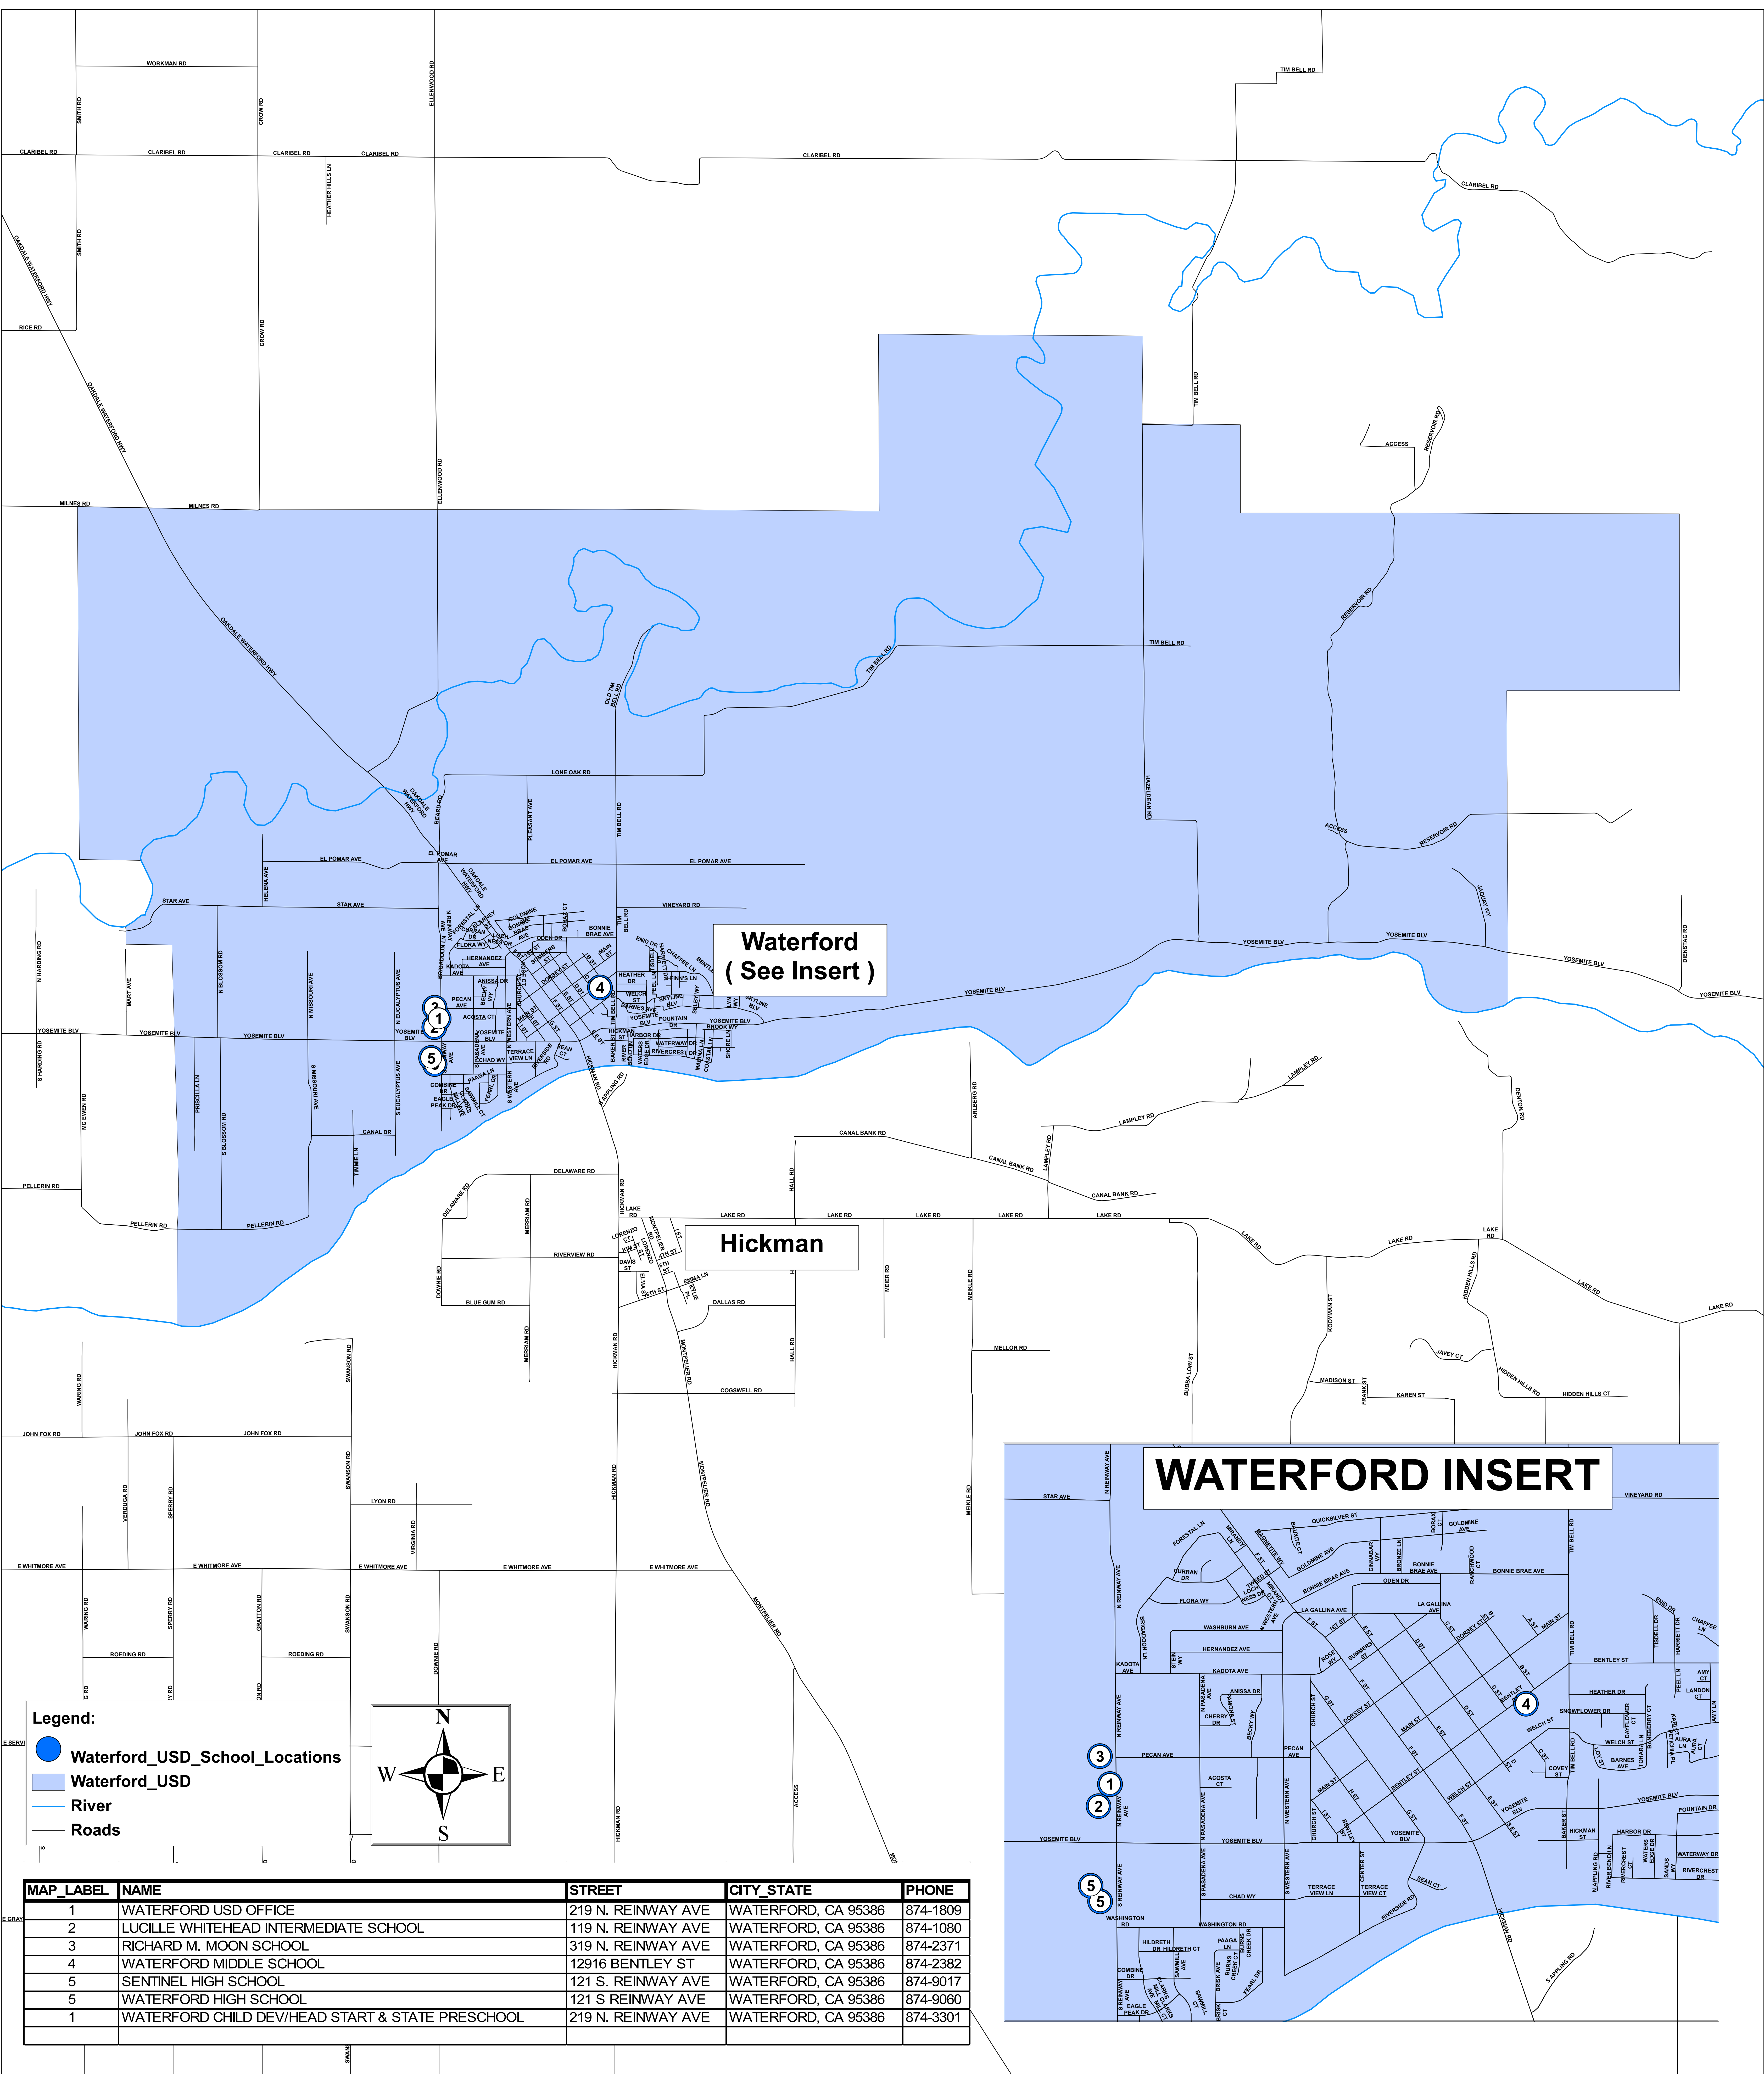

WATERDORD UNIFIED SCHOOL DISTRICT STANISLAUS COUNTY - FALL 2009

Legend:

- Waterford_USD_School_Locations
- Waterford_USD
- River
- Roads

MAP_LABEL	NAME	STREET	CITY_STATE	PHONE
1	WATERFORD USD OFFICE	219 N. REINWAY AVE	WATERFORD, CA 95386	874-1809
2	LUCILLE WHITEHEAD INTERMEDIATE SCHOOL	119 N. REINWAY AVE	WATERFORD, CA 95386	874-1080
3	RICHARD M. MOON SCHOOL	319 N. REINWAY AVE	WATERFORD, CA 95386	874-2371
4	WATERFORD MIDDLE SCHOOL	12916 BENTLEY ST	WATERFORD, CA 95386	874-2382
5	SENTINEL HIGH SCHOOL	121 S. REINWAY AVE	WATERFORD, CA 95386	874-9017
5	WATERFORD HIGH SCHOOL	121 S REINWAY AVE	WATERFORD, CA 95386	874-9060
1	WATERFORD CHILD DEV/HEAD START & STATE PRESCHOOL	219 N. REINWAY AVE	WATERFORD, CA 95386	874-3301