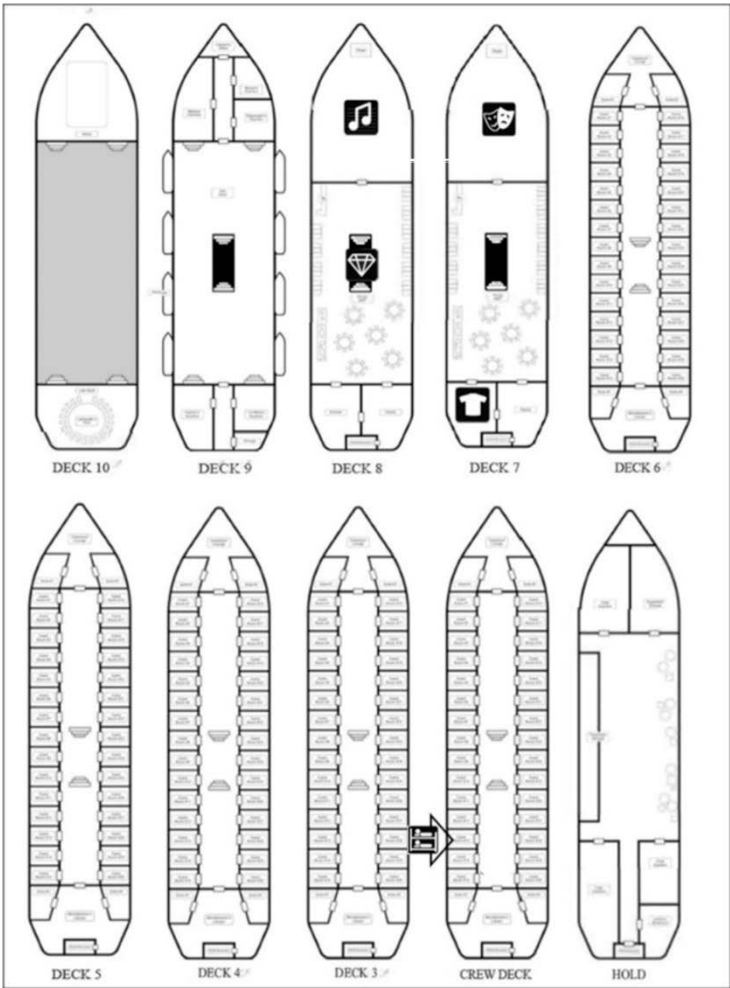

Exhibit A

Photograph of Paper With Notes About the Signet Ring and a Jeweler's Phone Number

1
2
3
4
5
6
7
8
9
10
11
12
13
14
15
16
17
18
19
20
21
22
23
24
25
26
27
28
29
30
31
32
33
34
35
36
37

1
2
3
4
5
6
7
8
9
10
11
12
13
14
15
16
17
18
19
20
21
22
23
24
25
26
27
28
29
30
31
32
33
34
35

Exhibit B
Photograph of the Signet Ring

Exhibit C
Photograph of the Signet Ring Box

1
2
3
4
5
6
7
8
9
10
11
12
13
14
15
16
17
18
19
20
21
22
23
24
25
26
27
28
29

Exhibit D

Map of The Heart of the Ocean

LEGEND			
	Blue Diamond Cafe		Dressing Room
	Midnight Lounge		Franks and Scher Quarters
	Star Memorial Theatre		

1
2 **Exhibit E**
3 **Floorplan of Franks and Scher's room**